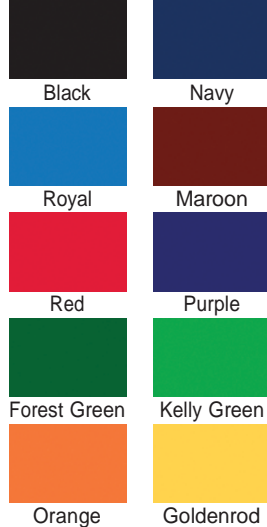

Colors: Available in all of the Oak and Hardwood Colors shown.

Frame	W x H x D	Model	List Price	Your Price
Oak	36" x 40" x 14"	WAD8949KPB	\$1,118.00	\$508.18
Hardwood	36" x 40" x 14"	WAD8949MPB	\$1,079.00	\$490.45
Oak	48" x 70" x 18"	WAD891KPB	\$2,473.00	\$1,124.09
Hardwood	48" x 70" x 18"	WAD891MPB	\$2,339.00	\$1,063.18

**Hardwood Colors:**

**Waddell Varsity Series**

The Varsity series features cove molding beautifully accenting the exterior of these solid oak and oak veneer cases. The built-in lighted cornice highlights your collection against Plaque Fabric display back, while quality locks and tempered glass provide added security. All units have three full-width adjustable shelves.

Cases are available in Autumn, Cherry, Carmel Oak and Espresso.

Model	W x H x D	List Price	Your Price
<b>Hinged Door Units</b>			
WAD792KPB	25" x 77" x 18"	\$3,434.00	\$1,560.91
WAD791KPB	48" x 77" x 18"	\$4,449.00	\$2,022.27
<b>Sliding Door Units</b>			
WAD694KPB	36" x 77" x 18"	\$3,418.00	\$1,553.64
WAD691KPB	48" x 77" x 18"	\$3,867.00	\$1,757.73

**Oak Colors:**

**Spirit Colors:**

**Waddell Spirit Series**

The Spirit Case combines the strength and durability of aluminum with the beauty of vivid colors. The 12" high base is available in ten basic school colors. Anodized aluminum framing comes in satin color and the back panel is plaque fabric. Sliding tempered glass doors, four 14" deep half shelves w/brackets and built-in locks and levelers. 48" W x 72" H x 16" D. Shown with optional cornice/lighting fixture.