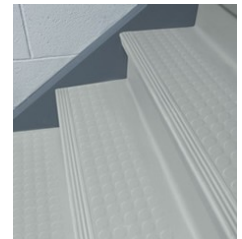

### Spectra Deluxe and Spectra Rib

Cut pile and ribbed olefin mats and runners with vinyl backing

- Scrapes shoes clean
- Traps water and dries quickly
- Easily cleaned— vacuum, broom, hose
- Choice of 7 colors
- Improves safety and saves clean up time
- Made in the USA

### Spectra Walk-in inner lobby wiper mats

- Premium olefin with vinyl back
- Cross-it is a blend of olefin and polypropylene yarn

Make your indoor or outdoor stairways safer with stair treads and nosings