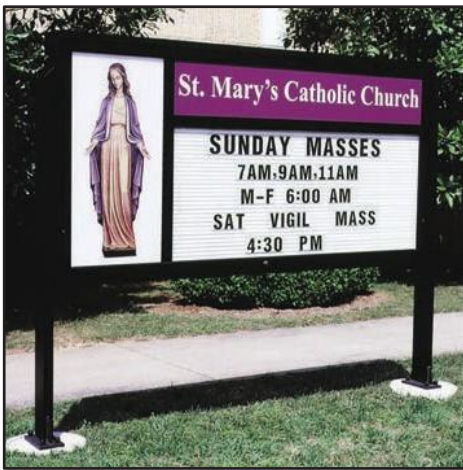

MPC Signature Signs

A large horizontal style sign featuring an extra large illuminated graphic in acrylic door. Available in two sizes in single or double face models. Standard emblem included in price. Finish is dark bronze.

Dimensions	Letter Set	Model	List Price	Your Price
Single Sided Signs				
84" W x 48" H x 6" D	AL420	MPCCDF8448S	$4,772.00	$3,217.08
96" W x 48" H x 6" D	AL420	MPCCDF9648S	$5,452.00	$3,675.51
Double Sided Signs				
84" W x 40" H x 10" D	AL840	MPCCDF8448D	$6,438.00	$4,340.22
96" W x 48" H x 10" D	AL840	MPCCDF9648D	$7,360.00	$4,961.80
Lawn Erection Equipment		MPCCEE2572	$627.00	$422.70
Wall Mounting Equipment		MPCCEW1001	$195.00	$131.46