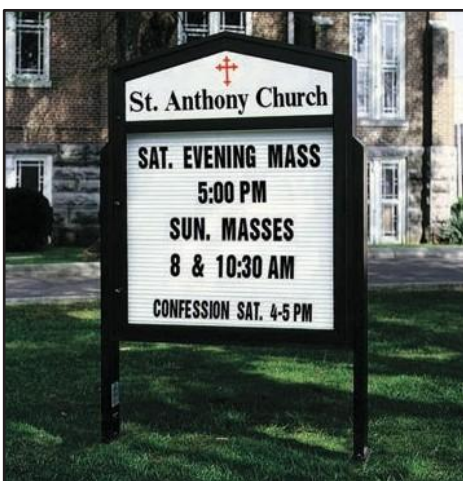

MPC Traditional Signs

Clean lines and slight pitch gable distinguish this sign. Accented by peaked translucent nameplate where a small denominational emblem may be added if desired. Standard finish is dark bronze.

Dimensions	Letter Set	Model	List Price	Your Price
Single Sided Signs				
36" W x 54" H x 6" D	AL420	MPCCDG3654S	$3,250.00	$2,191.01
48" W x 60" H x 6" D	AL420	MPCCDG4860S	$3,605.00	$2,430.34
Double Sided Signs				
36" W x 54" H x 10" D	AL840	MPCCDG3654D	$4,507.00	$3,038.43
48" W x 60" H x 10" D	AL840	MPCCDG4860D	$4,795.00	$3,232.58
Lawn Erection Equipment		MPCCEE2560	$574.00	$386.97
Wall Mounting Equipment		MPCCEW1001	$195.00	$131.46

Select a Type Face for Header:

Roman Old English Block

Header Colors:

Red Burgundy Royal Blue

Bright Blue Purple Green Teal

Headers are also available in White and Black.

Letter Sets

Each sign above includes a specific letter set. Listed below are the contents of each set.

AL281: (129) 2 3/8" & (152) 3 3/8" letters

AL562: (258) 2 3/8" & (304) 3 3/8" letters

AL420: (129) 2 3/8", (152) 3 3/8" & (139) 4 1/8" letters

AL840: (258) 2 3/8", (304) 3 3/8" & (278) 4 1/8" letters

Prices on this page do not include delivery. Prices subject to change without notice.